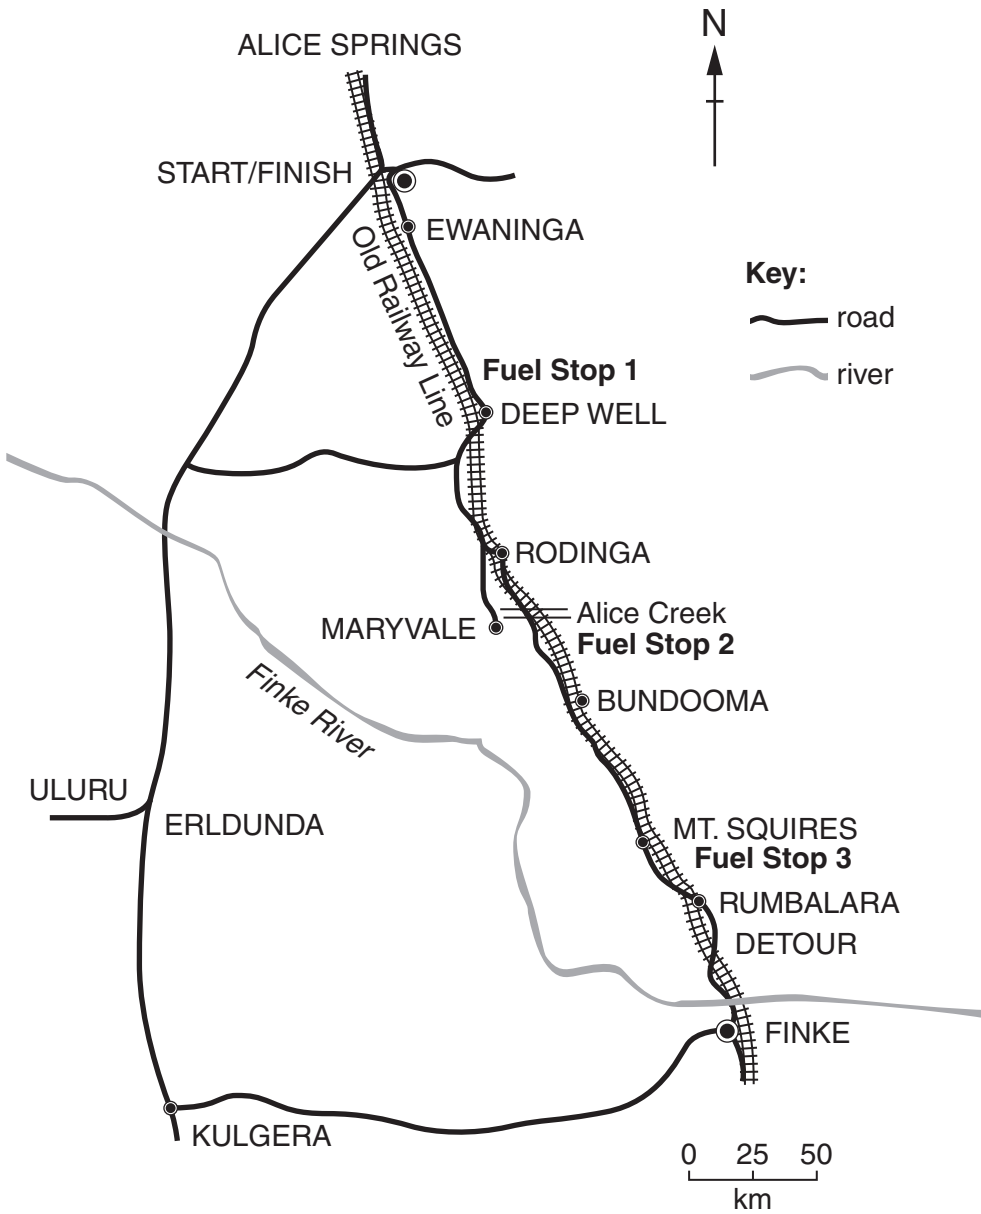

Hot competition in 34th Finke Desert Race

THE biggest desert race in the nation and richest in the Southern Hemisphere will take place between two of the most remote points in the world this weekend.

496 motorbike riders will line up for the 34th year of the Finke Desert Race, starting in Alice Springs on Saturday.

Each year, the event attracts more than 14 000 fans over three days. Spectators line the track from the town of Alice Springs, all the way to the remote community of Finke.

Fig. 3 Information about a motorbike race in a hot desert area of Australia