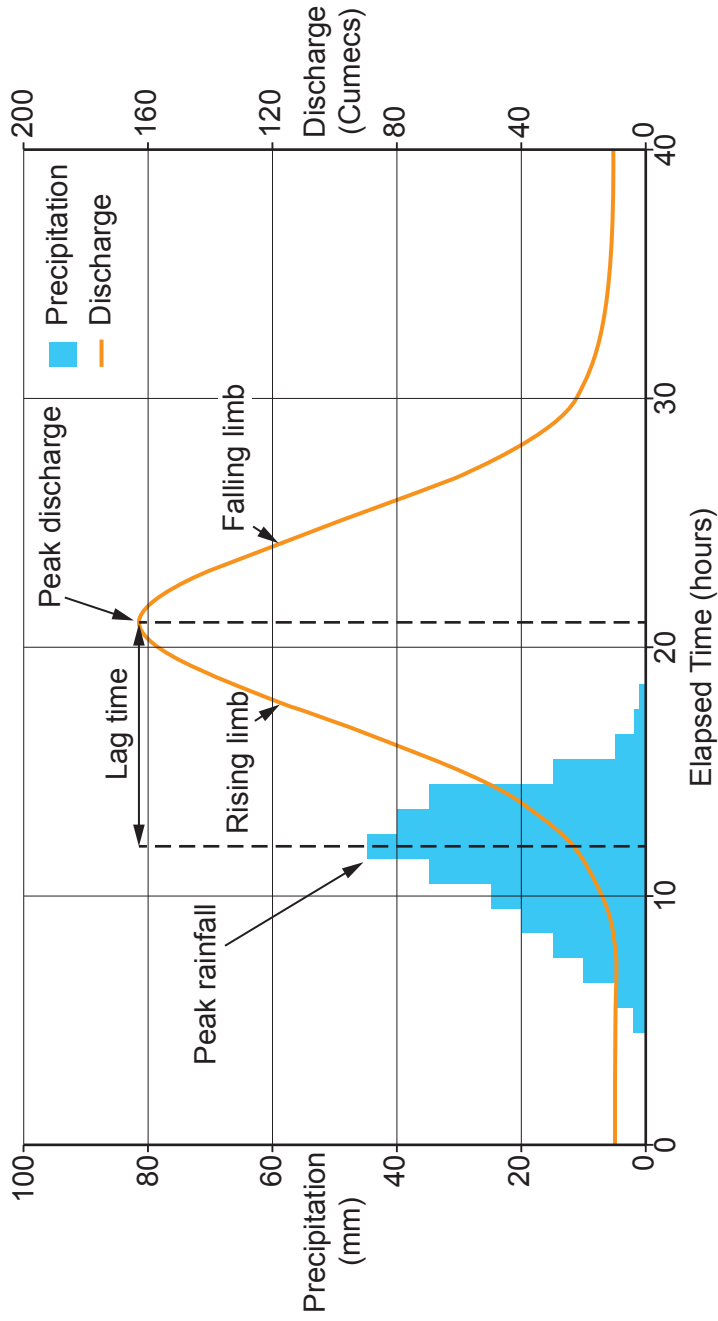

Oxford Cambridge and RSA

Wednesday 11 November 2020 – Morning

**GCSE (9–1) Geography B
(Geography for Enquiring Minds)**

J384/01 Our Natural World

Resource Booklet

Time allowed: 1 hour 15 minutes

INSTRUCTIONS

- Do **not** send this Resource Booklet for marking. Keep it in the centre or recycle it.

INFORMATION

- This document has **8** pages.

Fig. 1 – Photograph of a natural weather hazard

Fig. 2 – A hydrograph showing precipitation and discharge of a river

Fig. 3 – Global distribution of earthquakes in the year 2000

Fig. 4 – Changes in Arctic sea ice positions

1850–1900

1901–1950

1951–2000

2000–2013

Fig. 5 – The maximum extent of ice in the last glacial stage in Britain (70 000 to 10 000 years ago)