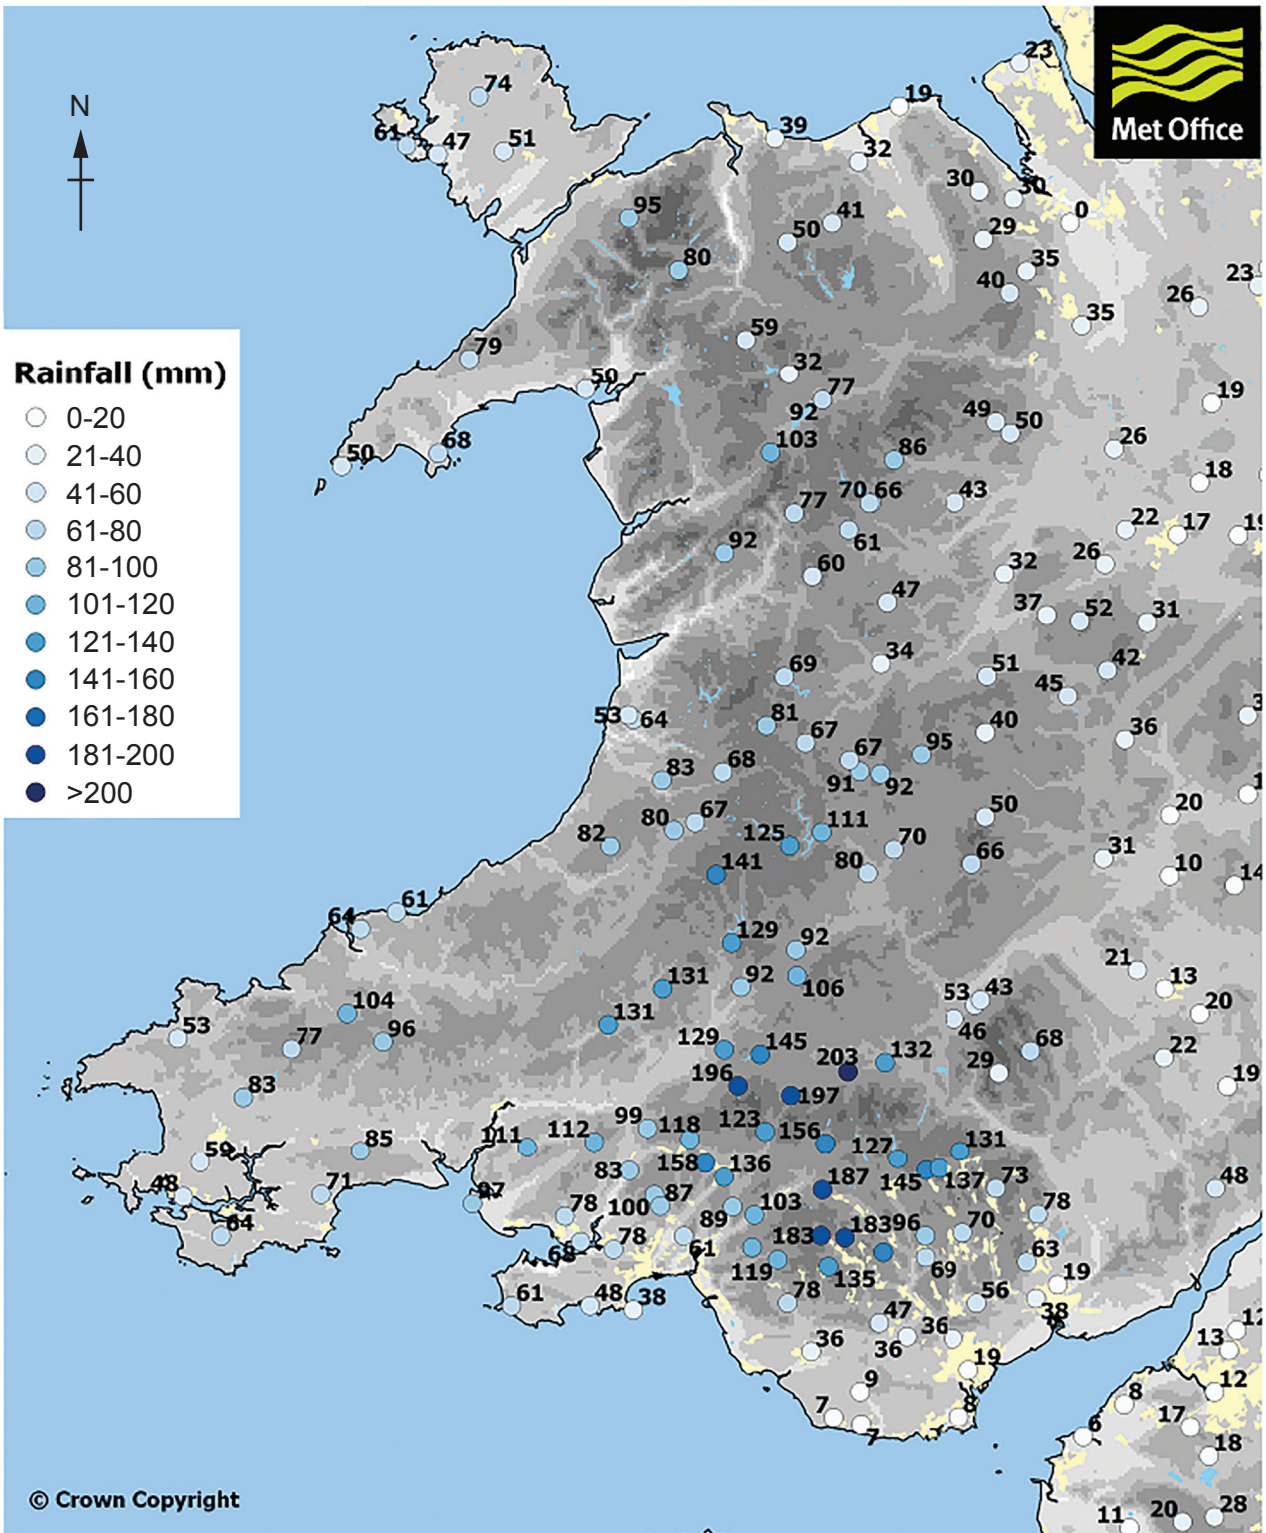

Oxford Cambridge and RSA

Wednesday 11 November 2020 – Morning

GCSE (9–1) Geography A (Geographical Themes)

J383/01 Living in the UK Today

Resource Booklet

Time allowed: 1 hour

INSTRUCTIONS

- Do **not** send this Resource Booklet for marking. Keep it in the centre or recycle it.

INFORMATION

- This document has **4** pages.

Fig. 1 – Ennerdale in the Lake District National Park

Fig. 2 – The total rainfall in Wales during Storm Callum, October 2018

OCR

Oxford Cambridge and RSA

Copyright Information